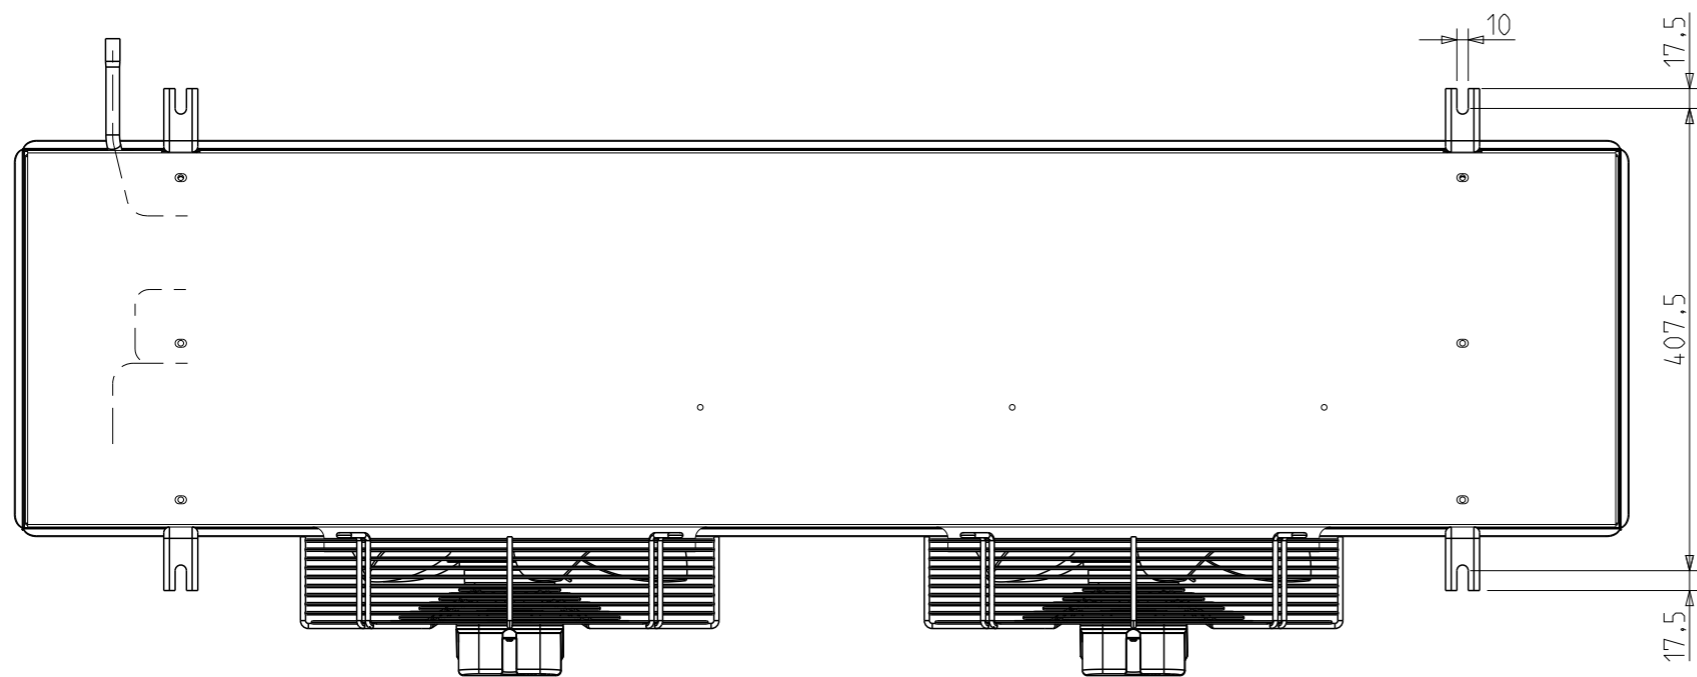

VISTA FRONTALE SENZA COPERCHIO

IND.	MODIFICA	VISTO	DATA
<p>This drawing is property of Modine and embodies a confidential property design. It may not be reproduced, disclosed or copied, in whole or in part, without prior written authorization.</p>			
<p>Tolleranze generali secondo SP012 / General tolerances according to SP012</p>		<p>CGC312F8ED.0241</p>	
<p><b>MODINE</b></p>		<p>Disegnato: CABONA Data: 09/09/2020</p>	