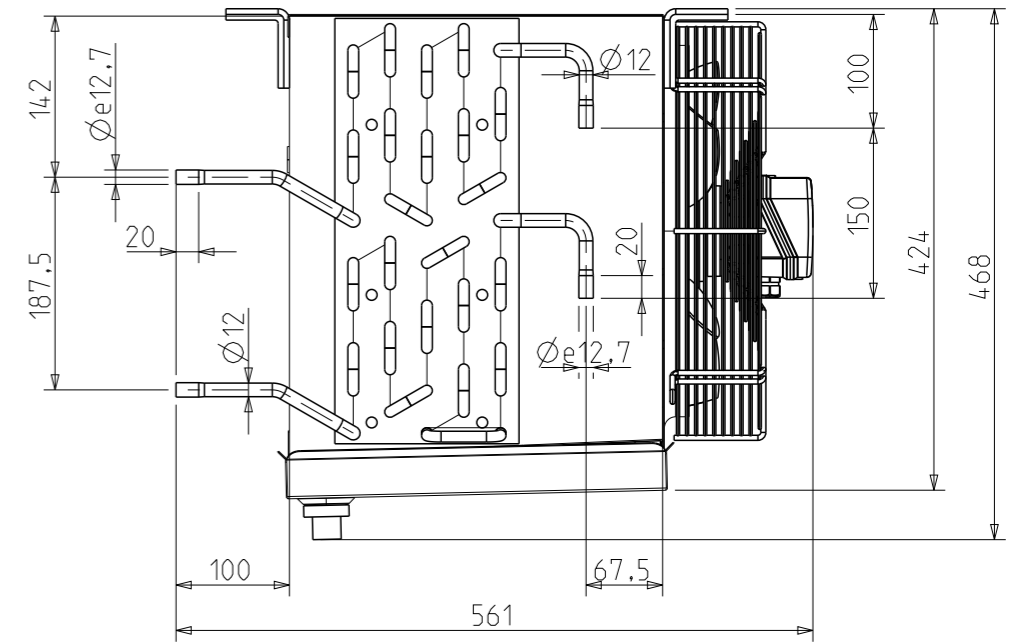

VISTA FRONTALE SENZA COPERCHIO

IND.	MODIFICA	VISTO	DATA
<p>This drawing is property of Modine and embodies a confidential property design. It may not be reproduced, disclosed or copied, in whole or in part, without prior written authorization.</p>			
<p>Tolleranze generali secondo SP012 / General tolerances according to SP012</p>		<p>CGC312F8ED.0241</p>	
<p><b>MODINE</b></p>		<p>Disegnato: CABONA Data: 09/09/2020</p>	